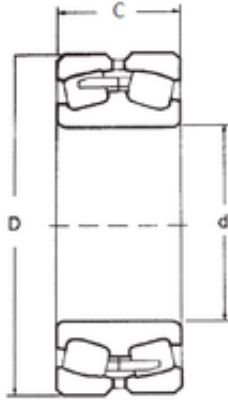

## Bea cojinetes Private Co.

160 mm x 340 mm x 114 mm FBJ 22332  
Rodamientos De Rodillos Esf é ricos

Bearing No. 22332

Size	160x340x114 mm
Bore Diameter	160 mm
Outer Diameter	340 mm
Width	114 mm
d	160 mm
D	340 mm
B	114 mm
C	114 mm
Weight	51,9 Kg
Basic dynamic load rating (C)	1380 kN
Basic static load rating (C0)	1790 kN
(Grease) Lubrication Speed	1100 r/min

22332 Bearing 2D drawings and 3D CAD models