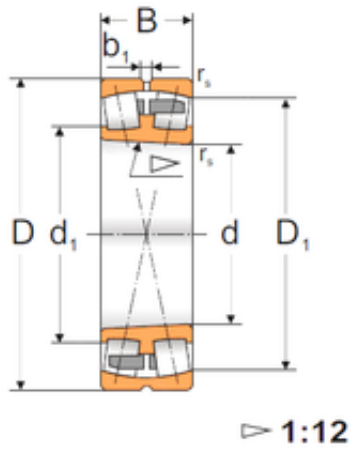

Bea cojinetes Private Co.

160 mm x 240 mm x 60 mm FBJ 23032K
Rodamientos De Rodillos Esf é ricos

Bearing No. 23032K

Size	160x240x60 mm
Bore Diameter	160 mm
Outer Diameter	240 mm
Width	60 mm
d	160 mm
D	240 mm
B	60 mm
C	60 mm
Weight	10,2 Kg
Basic dynamic load rating (C)	539 kN
Basic static load rating (C0)	944 kN
(Grease) Lubrication Speed	1400 r/min

23032K Bearing 2D drawings and 3D CAD models